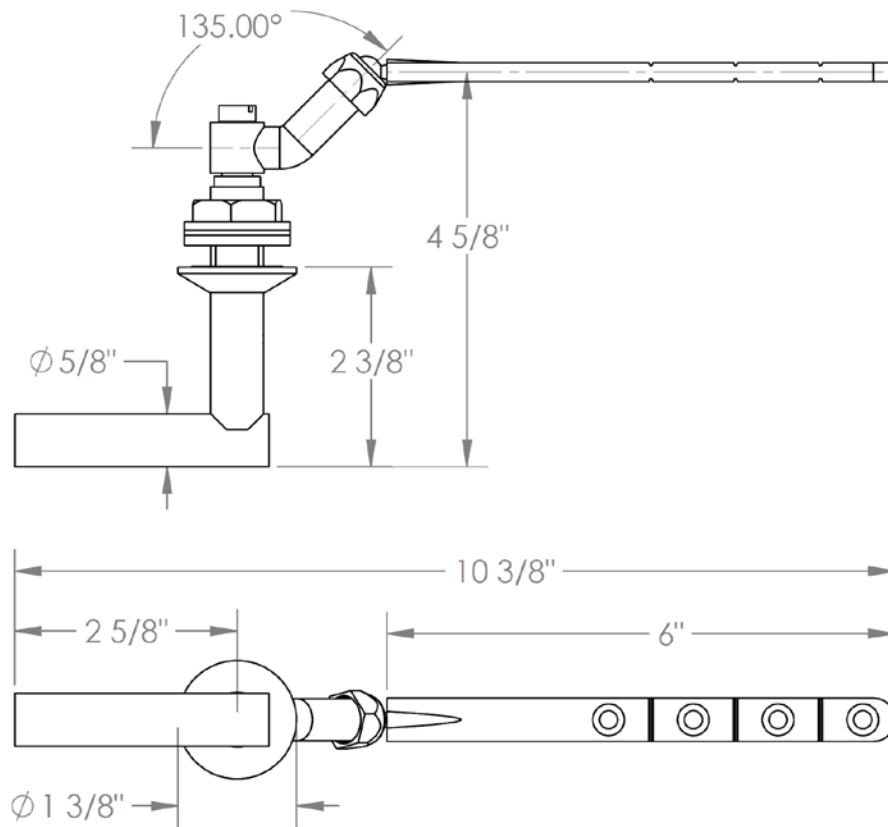

23-0.11-L8

Tank Lever

Note: Watermark cannot guarantee fit with any specific tank. Please check dimensions for compatibility.

23-0.11-L9

Tank Lever

Note: Watermark cannot guarantee fit with any specific tank. Please check dimensions for compatibility.